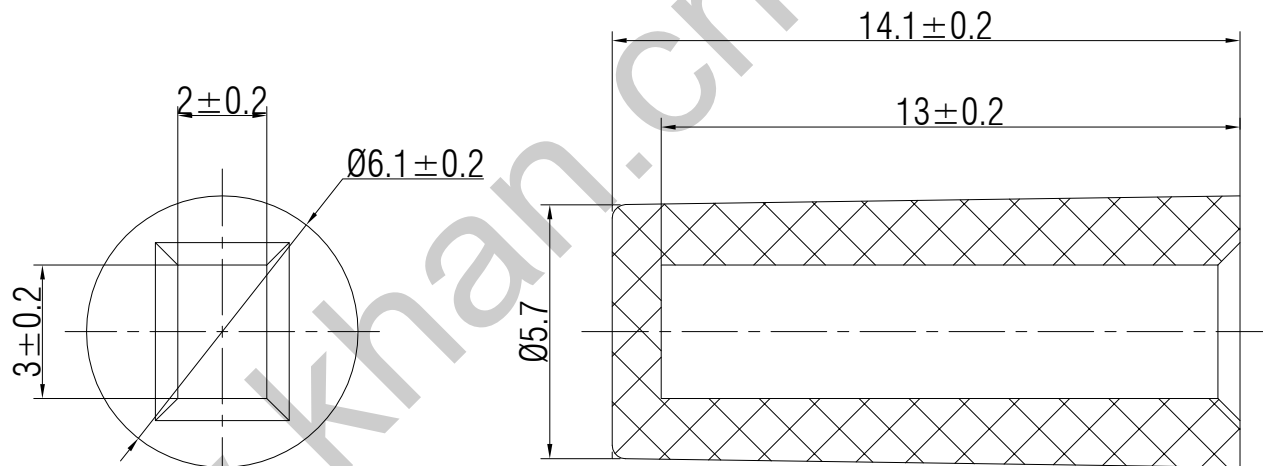

SWITCH CAP
P/N:SC317

Materials ABS

Color Red

Packaging

Bulk Package

Inner Package: Plastic bag

Outer Package: Carton

WENZHOU KHAN ELECTRONIC

VERSION		PROJECTION	DESIGNED	Wei Lin
KH14FE22E			CHECKED	ZhongJu Peng
SCALE	SIZE	 Dimensions are shown:mm(inches)	APPROVED	Johan Xu
5:1	A4		2022.05.11	