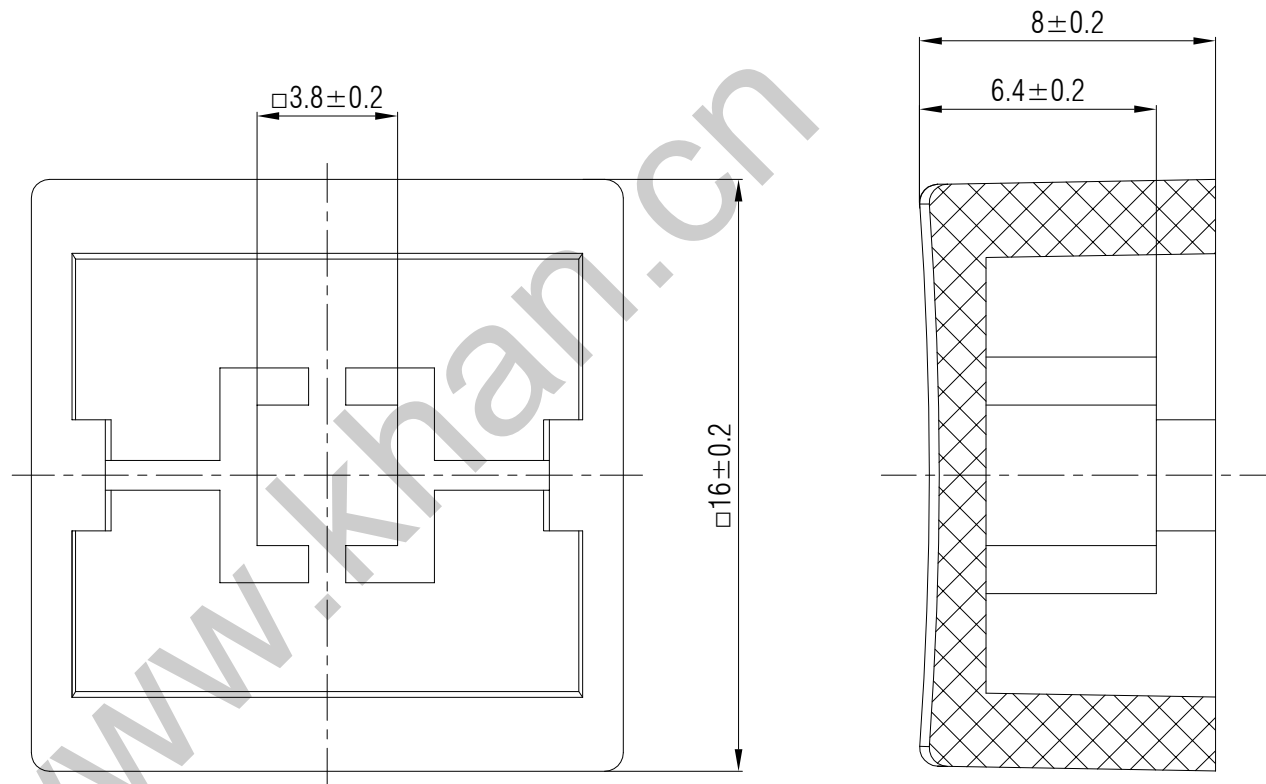

SWITCH CAP  
P/N:SC209

Materials

ABS

Color

Black,Transparent  
(OEM AVAILABLE)

Packaging

Bulk Package

Inner Package:

Outer Package:

Plastic bag  
Carton

WENZHOU KHAN ELECTRONIC

VERSION		PROJECTION	DESIGNED	Wei Lin
KH14FE22E			CHECKED	ZhongJu Peng
SCALE	SIZE	 Dimensions are shown:mm(inches)	APPROVED	Johan Xu
5:1	A4		2022.05.11	