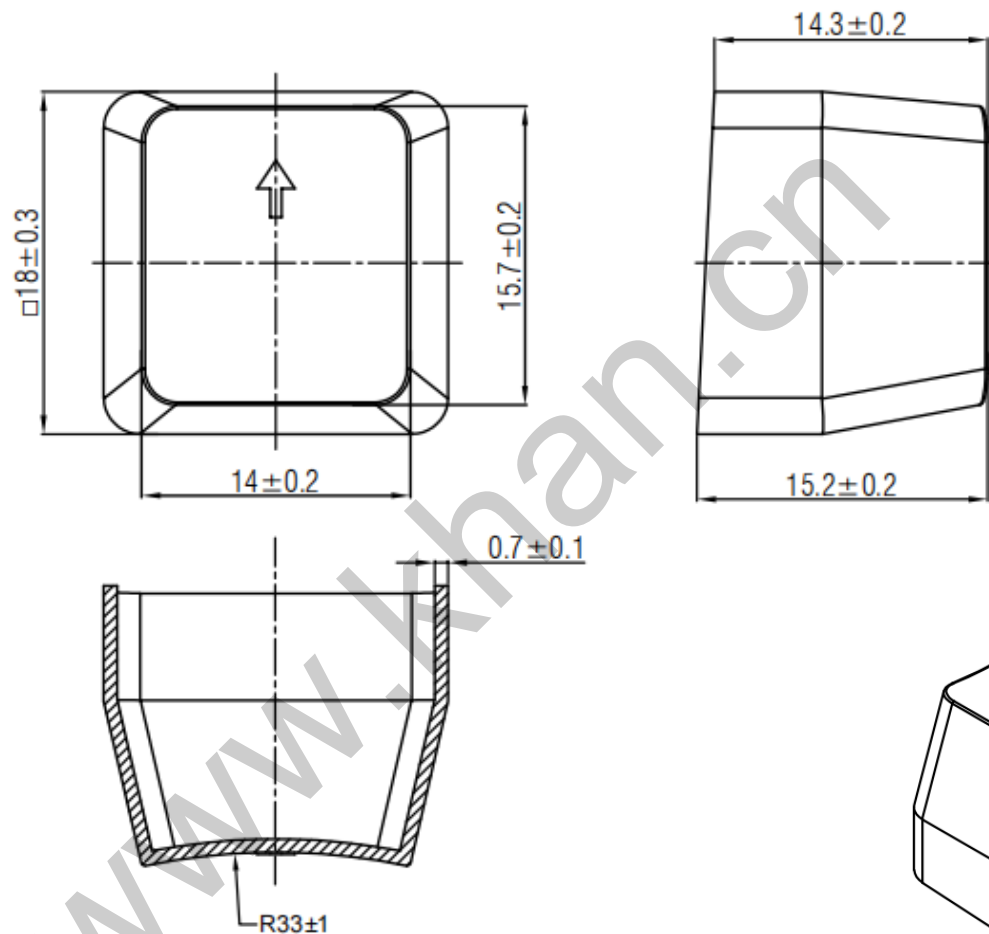

SWITCH CAP
P/N:SC011

Materials ABS

Color Transparent

Packaging

Bulk Package

Inner Package: Plastic bag

Outer Package: Carton

WENZHOU KHAN ELECTRONIC

VERSION		PROJECTION	DESIGNED	Wei Lin
KH14FE22E			CHECKED	ZhongJu Peng
SCALE	SIZE	 Dimensions are shown:mm(inches)	APPROVED	Johan Xu
5:1	A4		2022.05.11	