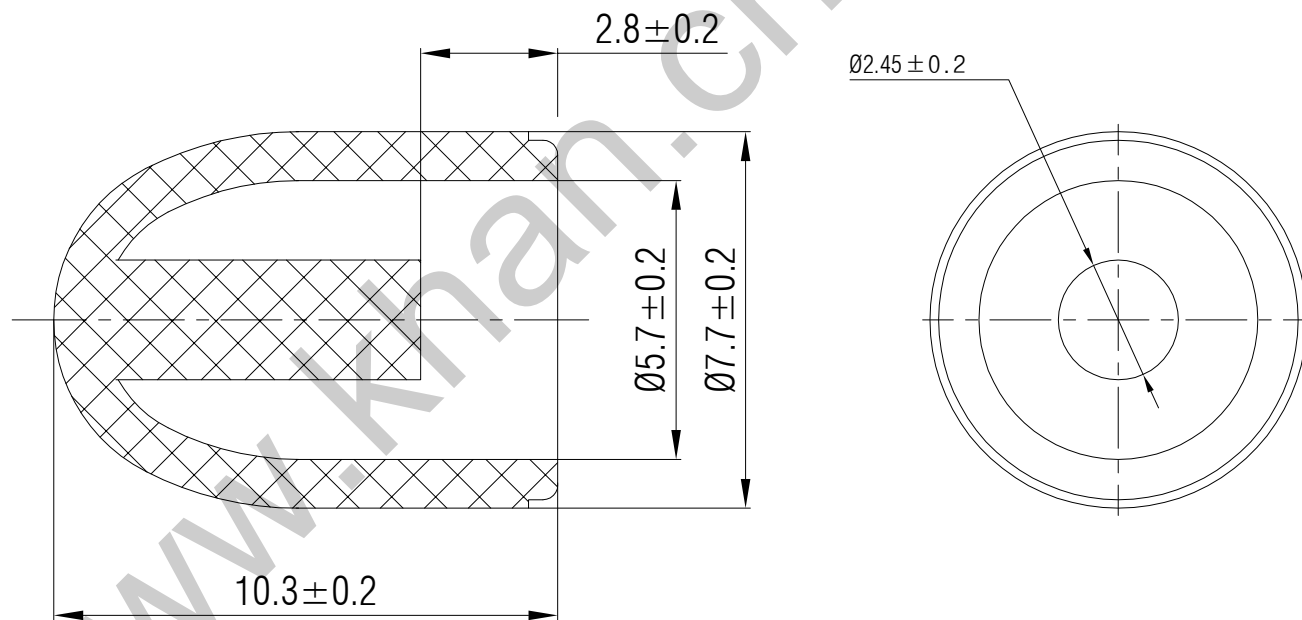

SWITCH CAP
P/N:SC004

Materials ABS,PC

Color Black
(OEM AVAILABLE)

Packaging

Bulk Package

Inner Package: Plastic bag

Outer Package: Carton

WENZHOU KHAN ELECTRONIC

VERSION		PROJECTION	DESIGNED	Wei Lin
KH14FE22E			CHECKED	ZhongJu Peng
SCALE	SIZE	 Dimensions are shown:mm(inches)	APPROVED	Johan Xu
5:1	A4		2022.05.11	