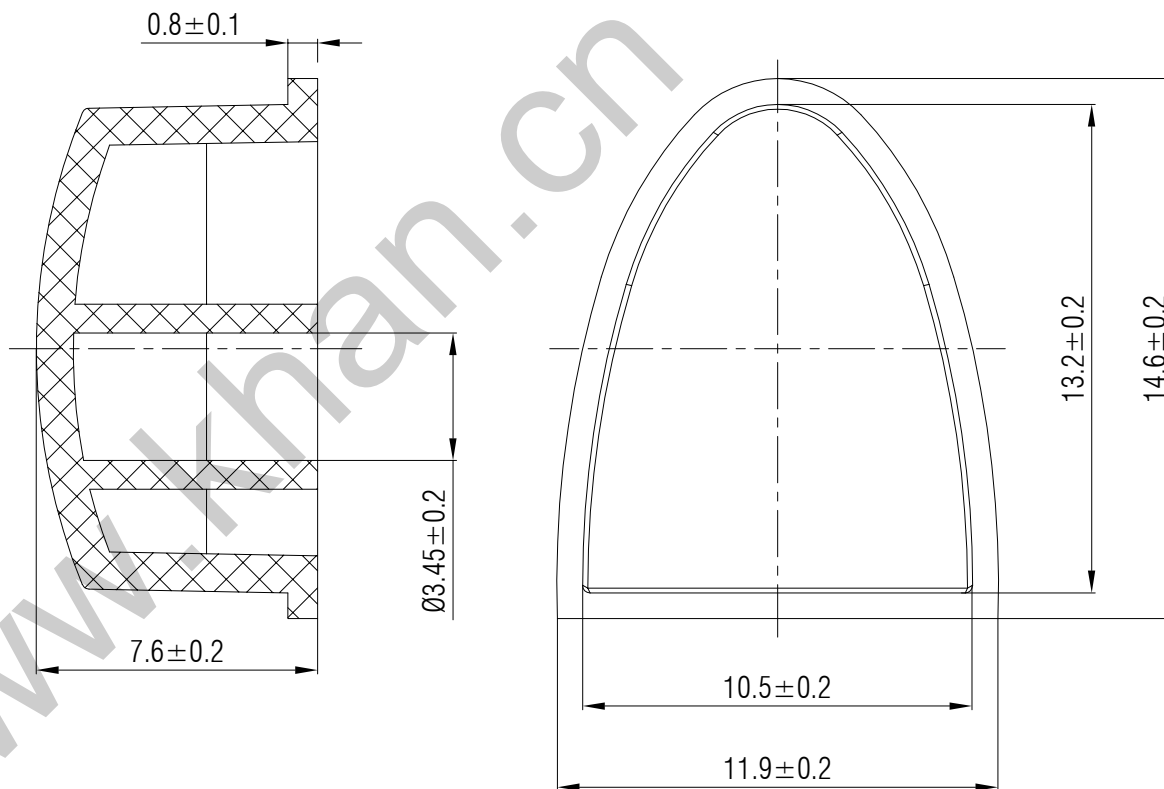

SWITCH CAP
P/N:SC118

Materials ABS

Color White,Grey
(OEM AVAILABLE)

Packaging

Bulk Package
Inner Package: Plastic bag
Outer Package: Carton

WENZHOU KHAN ELECTRONIC

VERSION		PROJECTION	DESIGNED	Wei Lin
KH14FE22E			CHECKED	ZhongJu Peng
SCALE	SIZE	 Dimensions are shown:mm(inches)	APPROVED	Johan Xu
5:1	A4		2022.05.11	