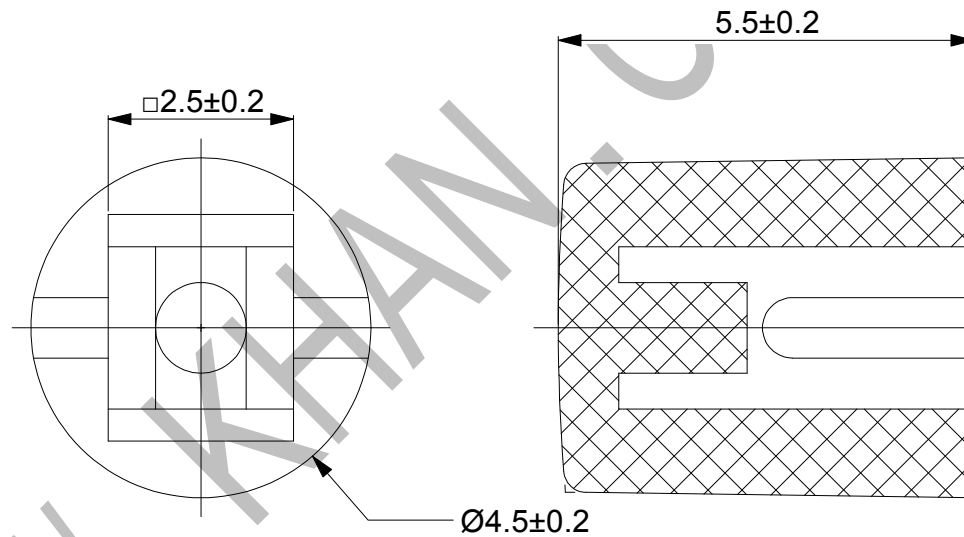

SWITCH CAP

P/N:SC501

Materials ABS

Color White,Black,Red,Green,
Orange,Blue
(OEM AVAILABLE)

Packaging

Bulk Package

Inner Package: Plastic bag

Outer Package: Carton

VERSION		PROJECTION	DESIGN
KH14FE22E			
SCALE	SIZE	 Dimensions are shown:mm(inches)	DRAWN
10:1	A4		2014.02.20