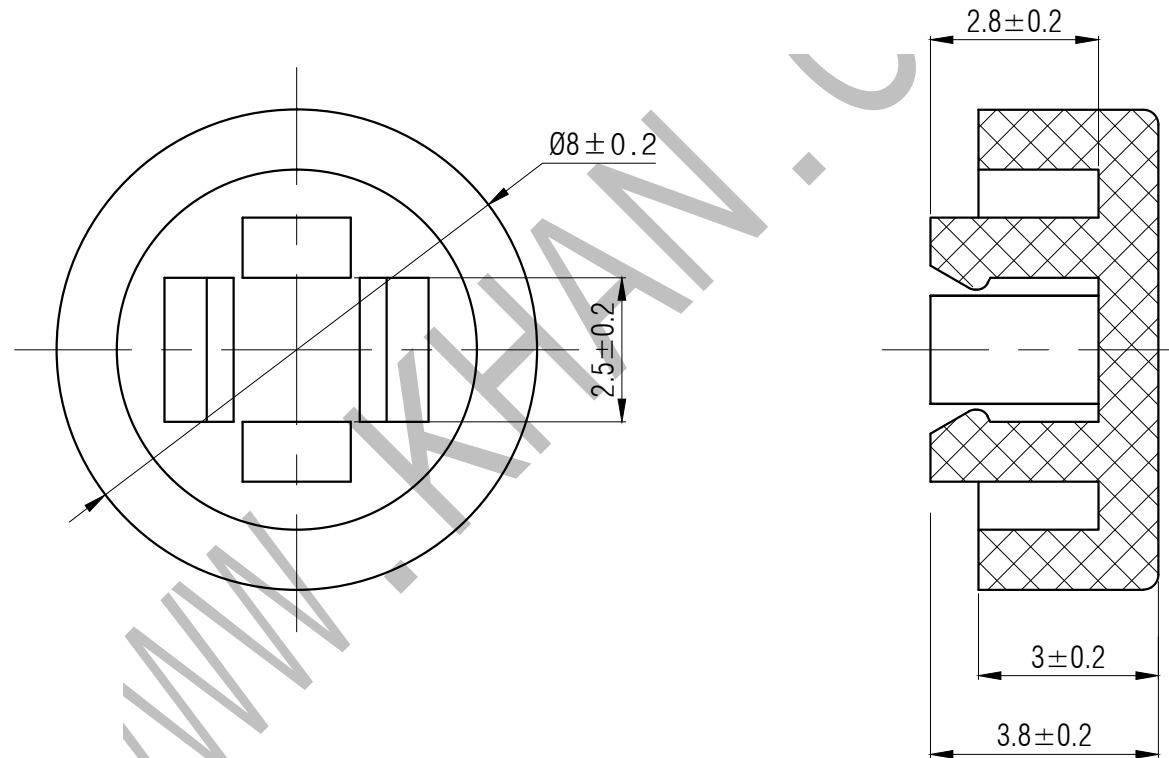

SWITCH CAP
P/N:SC502

Materials ABS

Color Black, White, Red
(OEM AVAILABLE)

Packaging

Bulk Package
Inner Package: Plastic bag
Outer Package: Carton

VERSION		PROJECTION	DESIGN	
KH14FE22E				
SCALE	SIZE	 Dimensions are shown:mm(inches)	DRAWN	
8:1	A4		2014.02.20	APPROVAL