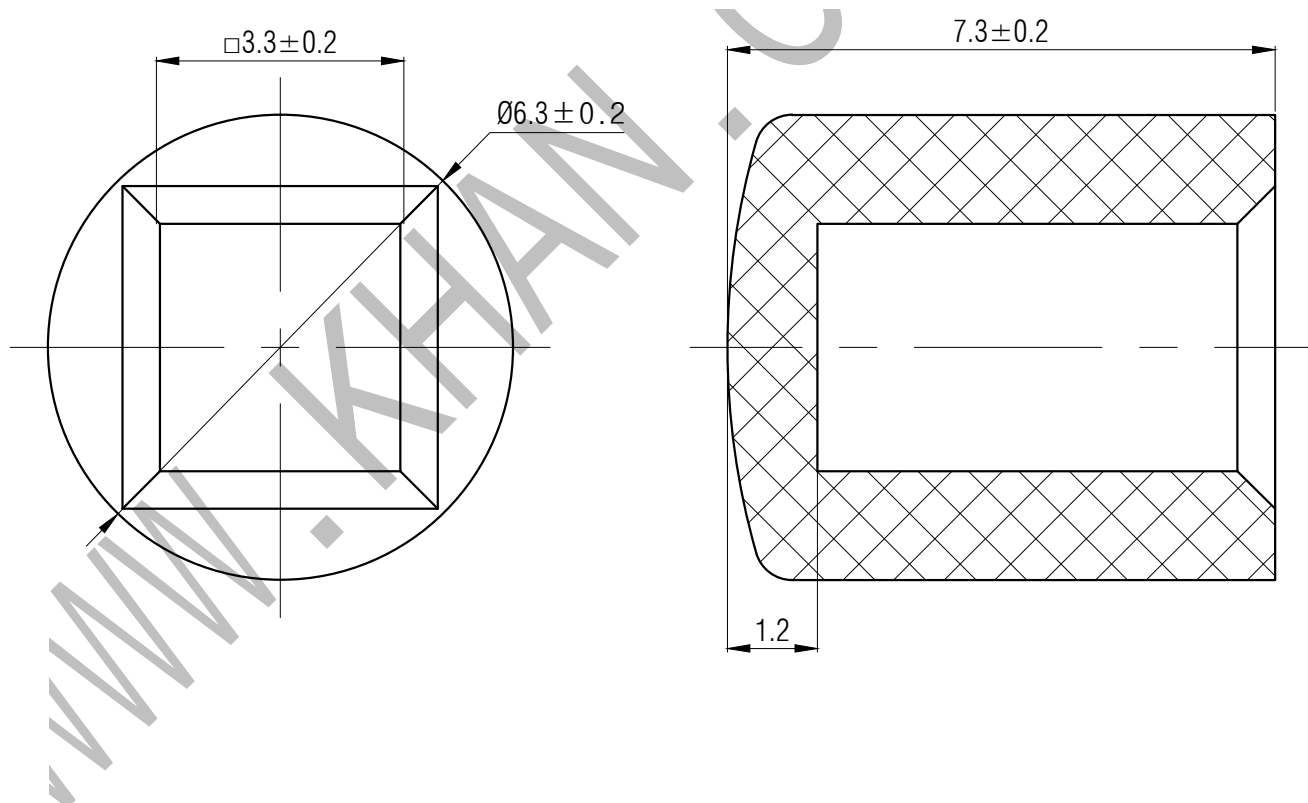

SWITCH CAP
P/N:SC417

Materials ABS

Color Black
(OEM AVAILABLE)

Packaging

Bulk Package
Inner Package: Plastic bag
Outer Package: Carton

VERSION		PROJECTION	DESIGN	
KH14FE22E				
SCALE	SIZE	 Dimensions are shown:mm(inches)	DRAWN	
10:1	A4		2014.02.20	APPROVAL