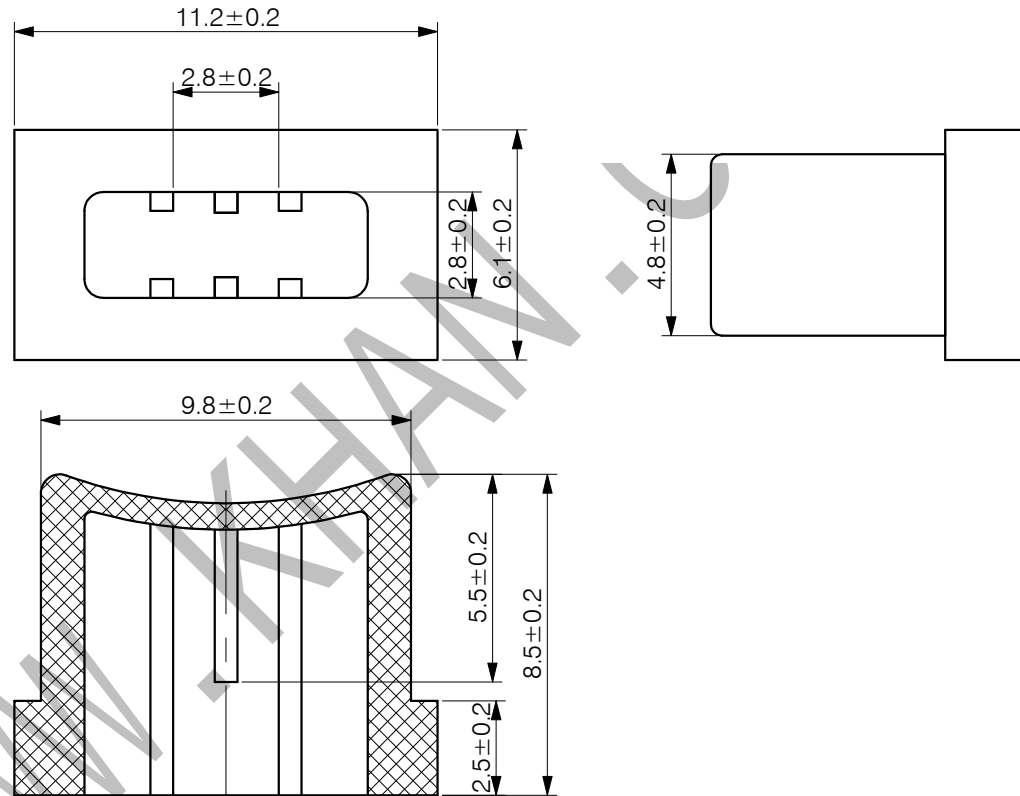

SWITCH CAP

P/N:SC604

Materials ABS

Color Grey
(OEM AVAILABLE)

Packaging

Bulk Package

Inner Package: Plastic bag

Outer Package: Carton

VERSION		PROJECTION	DESIGN
KH14FE22E			DRAWN
SCALE	SIZE	 Dimensions are shown:mm(inches)	APPROVAL
5:1	A4		2014.02.20