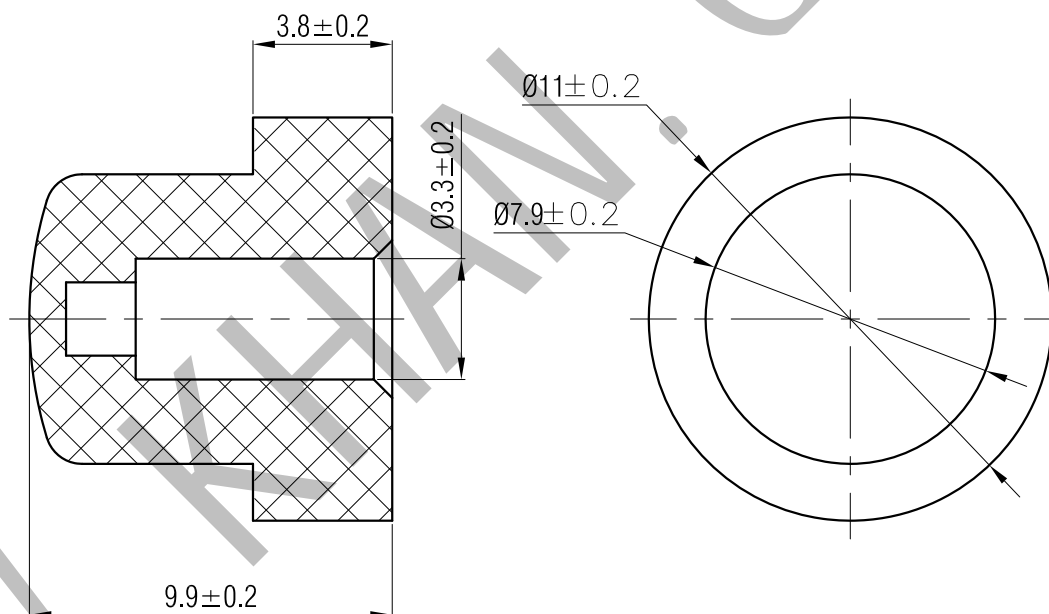

SWITCH CAP
P/N:SC103

Materials ABS

Color Chrome Plating

Packaging

Bulk Package

Inner Package: Plastic bag

Outer Package: Carton

VERSION		PROJECTION	DESIGN	AO YU DA
KH14FE22E			 Dimensions are shown:mm(inches)	DRAWN
SCALE	SIZE	2018.12.06		APPROVAL
5:1	A4			