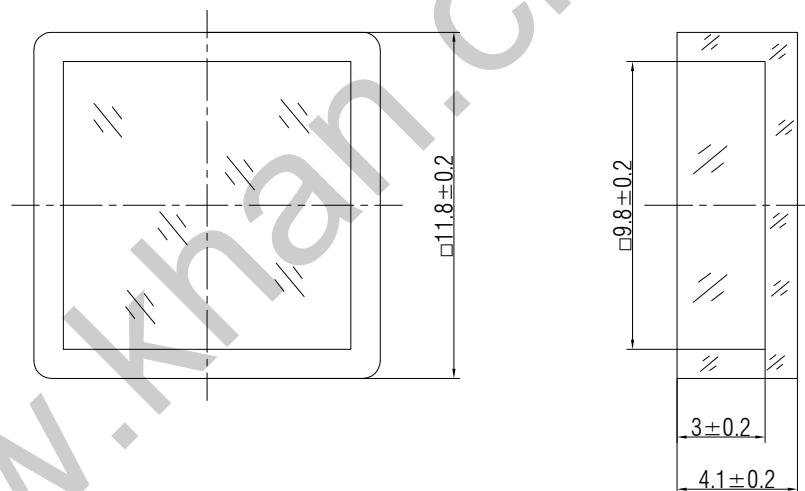

SWITCH CAP
P/N:SC001

Materials GP.PC

Color Transparent
(OEM AVAILABLE)

Packaging

Bulk Package

Inner Package: Plastic bag

Outer Package: Carton

WENZHOU KHAN ELECTRONIC

VERSION		PROJECTION	DESIGNED	Wei Lin
KH14FE22E			CHECKED	ZhongJu Peng
SCALE	SIZE	 Dimensions are shown:mm(inches)	APPROVED	Johan Xu
5:1	A4		2022.05.11	