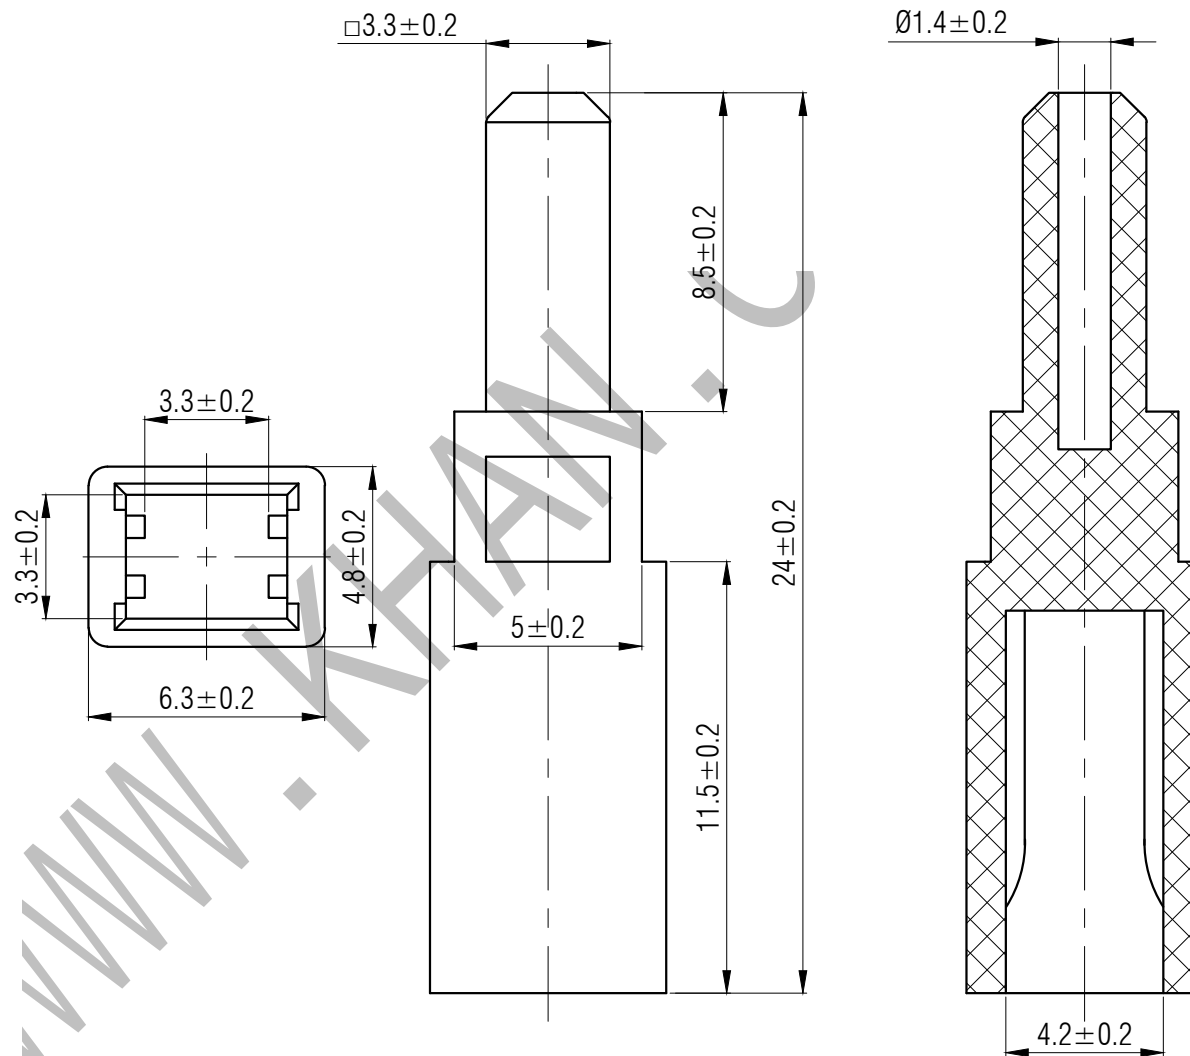

SWITCH CAP
P/N:SC420

Materials ABS

Color Green
(OEM AVAILABLE)

Packaging

Bulk Package
Inner Package: Plastic bag
Outer Package: Carton

VERSION		PROJECTION	DESIGN
KH14FE22E			
SCALE	SIZE	 Dimensions are shown:mm(inches)	DRAWN
5:1	A4		2015.02.16