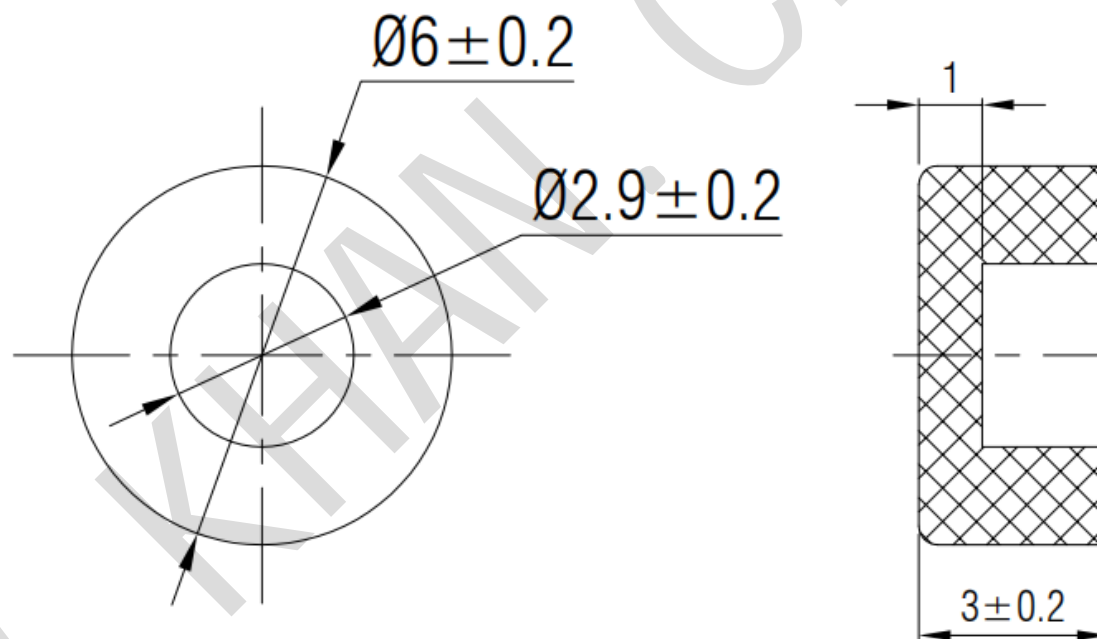

SWITCH CAP  
P/N:SC 111

Materials ABS

Color Transparent , Black

### Packaging

Bulk Package

Inner Package: Plastic bag

Outer Package: Carton

VERSION		PROJECTION	DESIGN	AO YU DA
KH14FE22E			DRAWN	AO YU DA
SCALE	SIZE	 Dimensions are shown:mm(inches)	APPROVAL	XU JUN HUI
5:1	A4		2018.12.06	