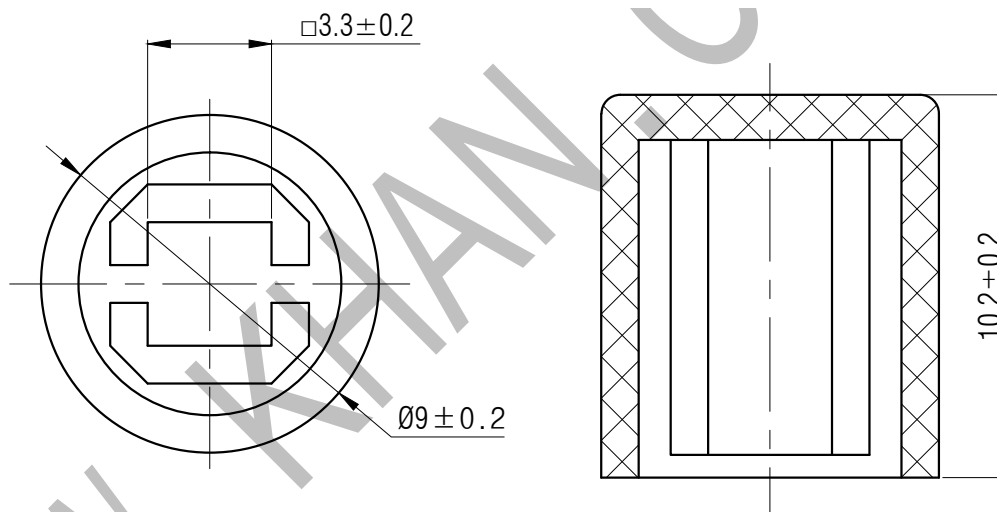

SWITCH CAP
P/N:SC403

Materials ABS

Color Black, Grey, Red, Green, Blue
(OEM AVAILABLE)

Packaging

Bulk Package
Inner Package: Plastic bag
Outer Package: Carton

VERSION		PROJECTION	DESIGN	
KH14FE22E				
SCALE	SIZE	 Dimensions are shown:mm(inches)	DRAWN	
5:1	A4		2014.02.20	APPROVAL