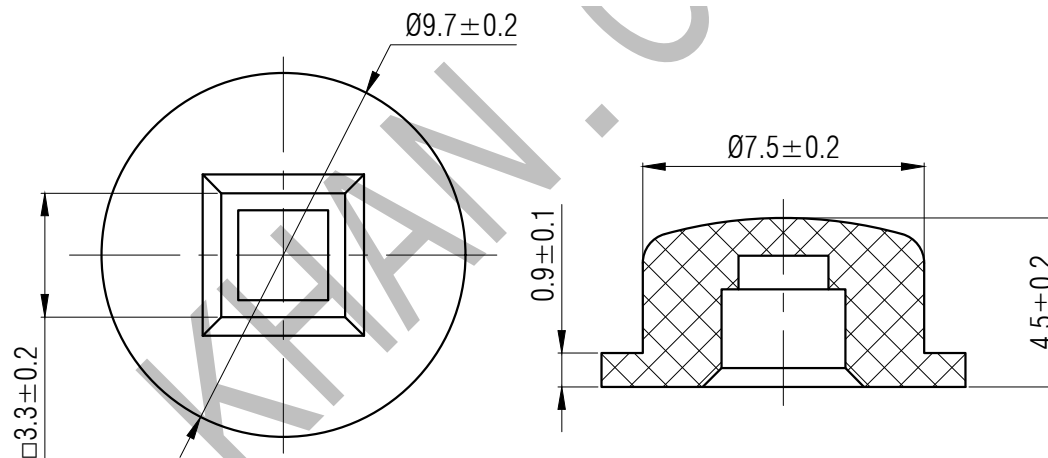

SWITCH CAP
P/N:SC418

Materials ABS

Color Grey
(OEM AVAILABLE)

Packaging

Bulk Package
Inner Package: Plastic bag
Outer Package: Carton

VERSION		PROJECTION	DESIGN
KH14FE22E			
SCALE	SIZE	 Dimensions are shown:mm(inches)	DRAWN
5:1	A4		2016.11.14