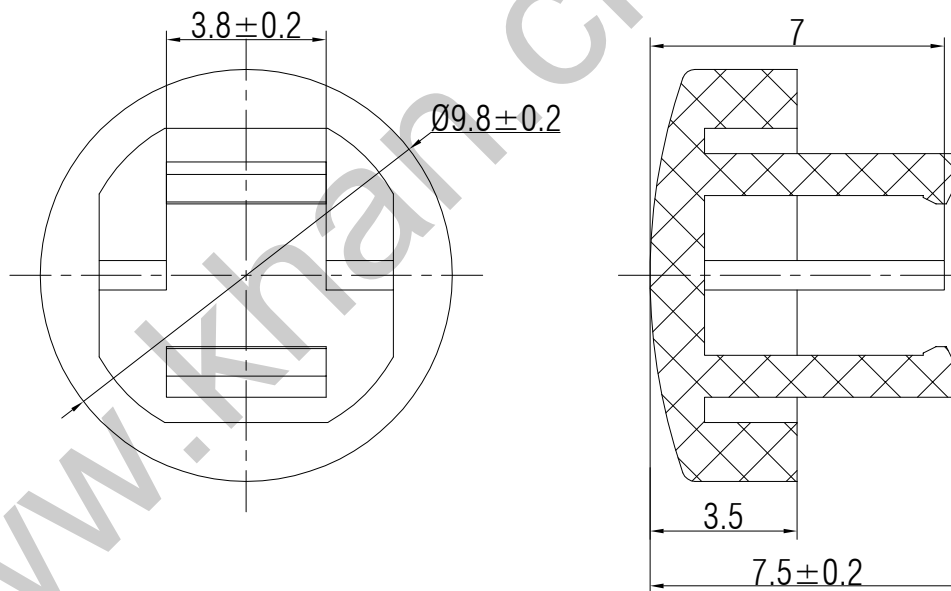

SWITCH CAP
P/N:SC217

Materials ABS

Color White Red Beige
(OEM AVAILABLE)

Packaging

Bulk Package
Inner Package: Plastic bag
Outer Package: Carton

WENZHOU KHAN ELECTRONIC

VERSION		PROJECTION	DESIGNED	Wei Lin
KH14FE22E			CHECKED	ZhongJu Peng
SCALE	SIZE	 Dimensions are shown:mm(inches)	APPROVED	Johan Xu
5:1	A4		2022.05.11	