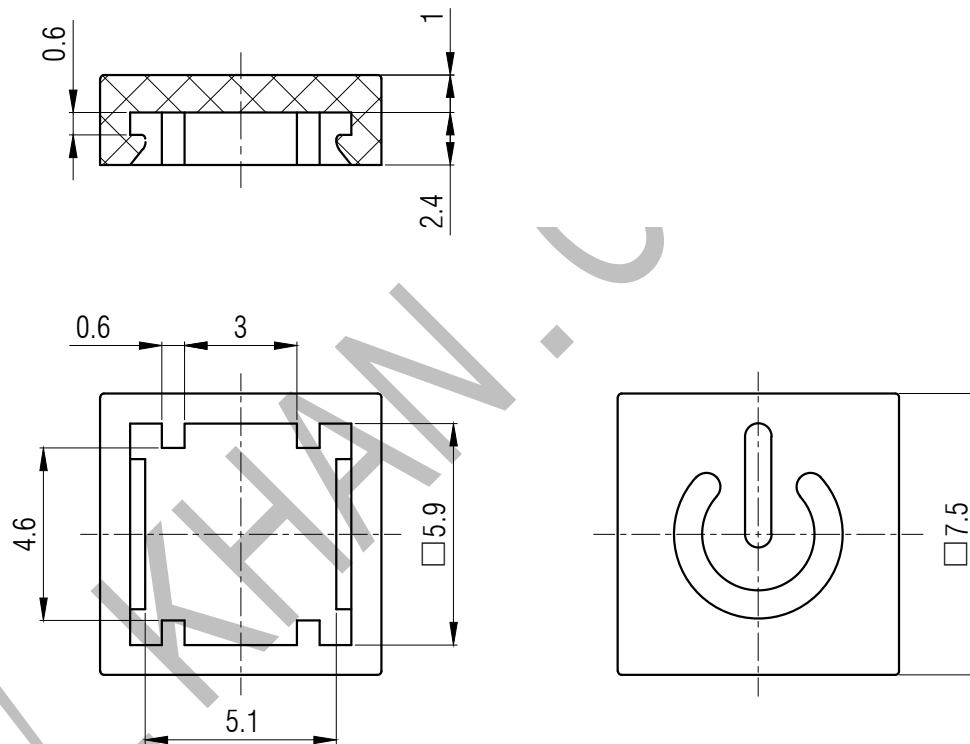

SWITCH CAP
P/N: SC804

Materials ABS

Color UV Painted
(OEM AVAILABLE)

Packaging

Bulk Package
Inner Package: Plastic bag
Outer Package: Carton

VERSION		PROJECTION	DESIGN	
KH14FE22E			DRAWN	
SCALE	SIZE	 Dimensions are shown:mm(inches)	APPROVAL	
5:1	A4		2014.02.20	