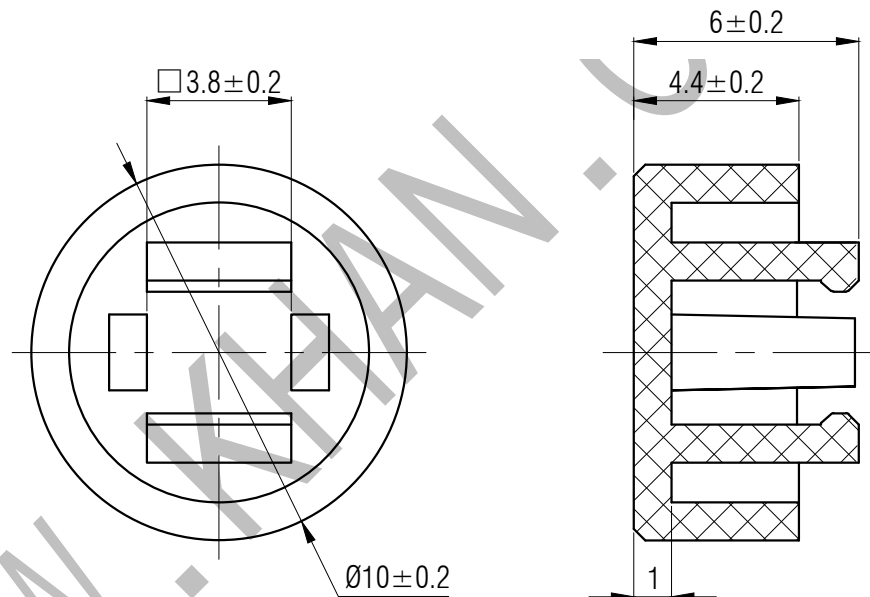

SWITCH CAP
P/N:SC224

Materials ABS

Color Black, Gray
(OEM AVAILABLE)

Packaging

Bulk Package
Inner Package: Plastic bag
Outer Package: Carton

VERSION		PROJECTION	DESIGN	
KH14FE22E				
SCALE	SIZE	 Dimensions are shown:mm(inches)	DRAWN	
5:1	A4		2014.02.20	APPROVAL